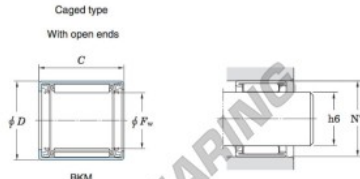

## Rodamiento de agujas BKM354220-1UU-JTEKT - BKM354220-1UU-JTEKT

<https://www.123rodamiento.mx/rodamiento-cojinete/rodamiento-agujas/agujas/bkm354220-1uu-jtekt>

Drawn cup needle roller bearings Koyo

Boundary dimensions (mm)				Basic load ratings (kN)		Limiting speeds (min <sup>-1</sup> )		Bearing No. <sup>2)</sup>	
F <sub>w</sub>	D	C	b min.	C <sub>10</sub>	C <sub>90</sub>	Oil lub.		Caged type	
								With open ends	With closed end
35	42	20	—	13.3	22.8	5 700 <sup>1)</sup>		BKM354220-1UU	

Full complement type		Recommended dimensions (mm)				Refer. Mass (g)	
With open ends	With closed end	Shaft dia. (φ6) min.	max.	Housing bore dia. (N7) min.	max.	With open ends	With closed end
—	—	34.984	35.000	41.967	41.992	38	—

### CARACTERÍSTICAS DEL PRODUCTO

Marca	JTEKT
N° Ean13	3663952472195
Diámetro interior	35 mm
Diámetro interior	1.378" inch
Diámetro exterior	42 mm
Diámetro exterior	1.654" inch
Espesor	20 mm
Espesor	0.787" inch
Peso	38 g
Envasado	1